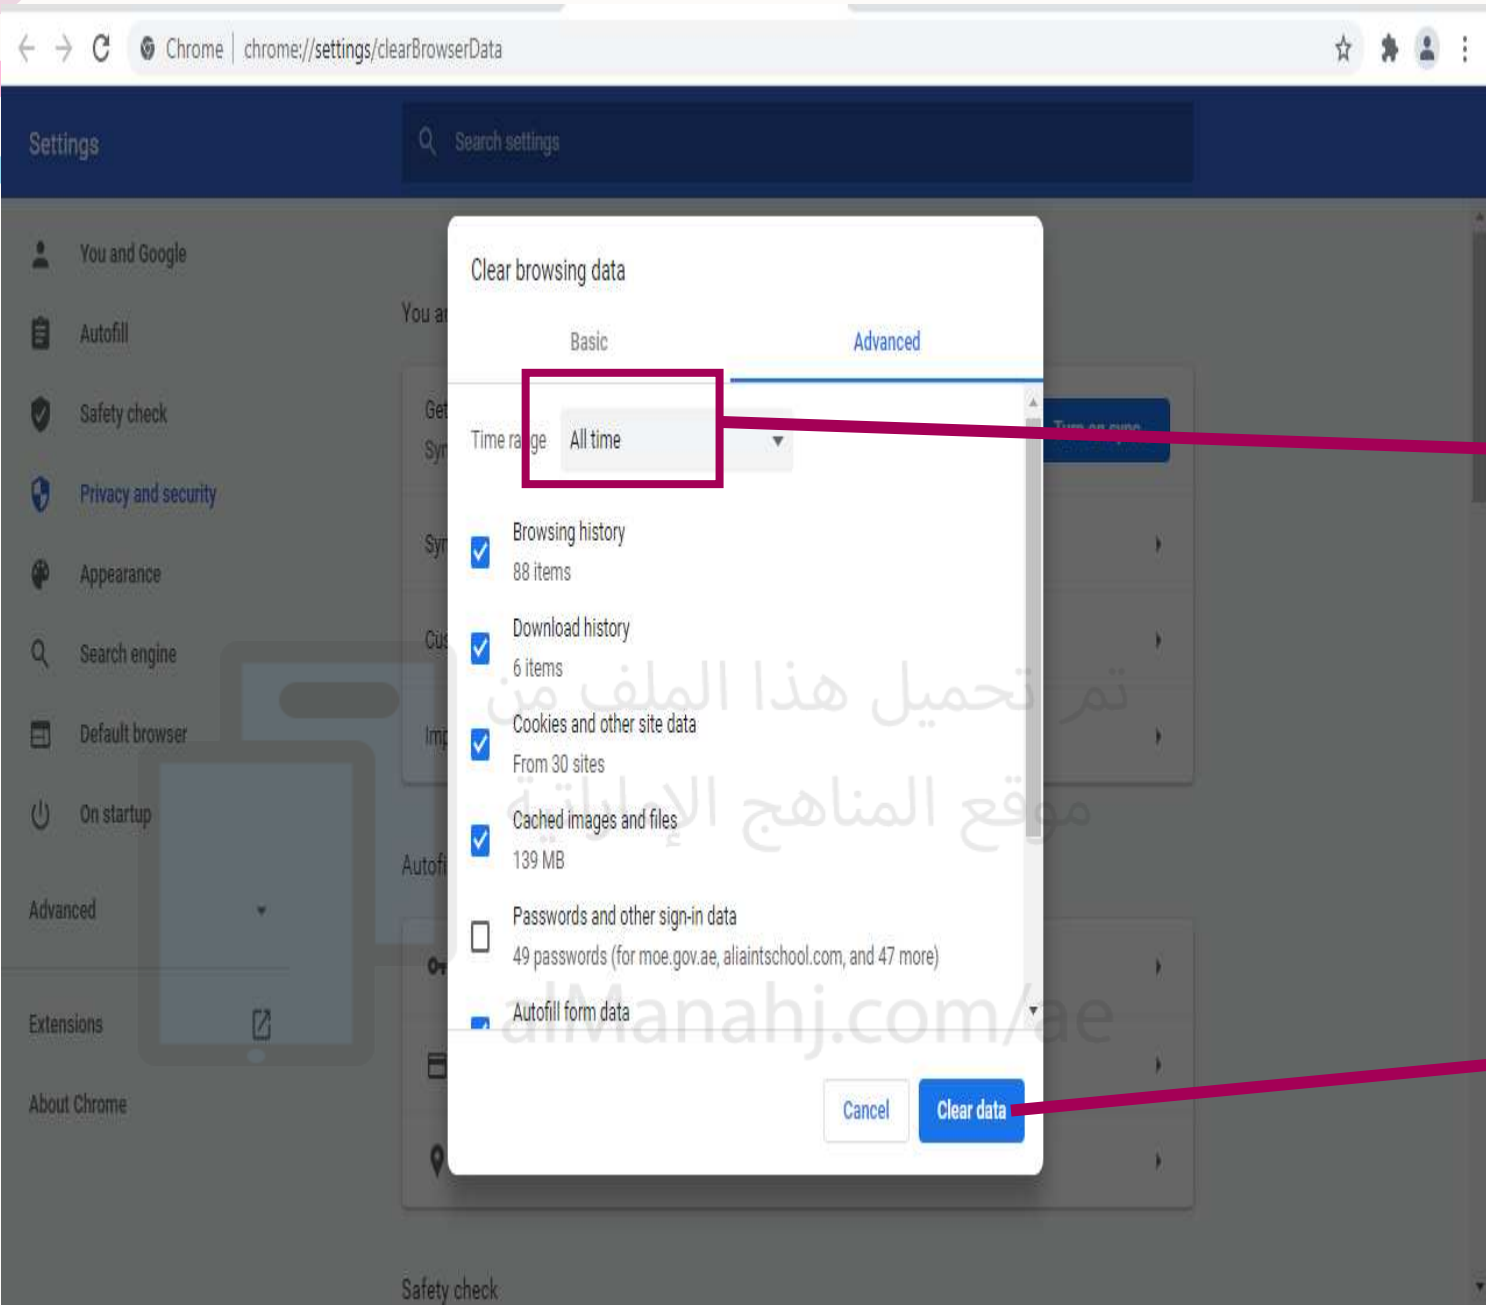

طول الوقت
All time

تنظيف المتصفح
Clear data