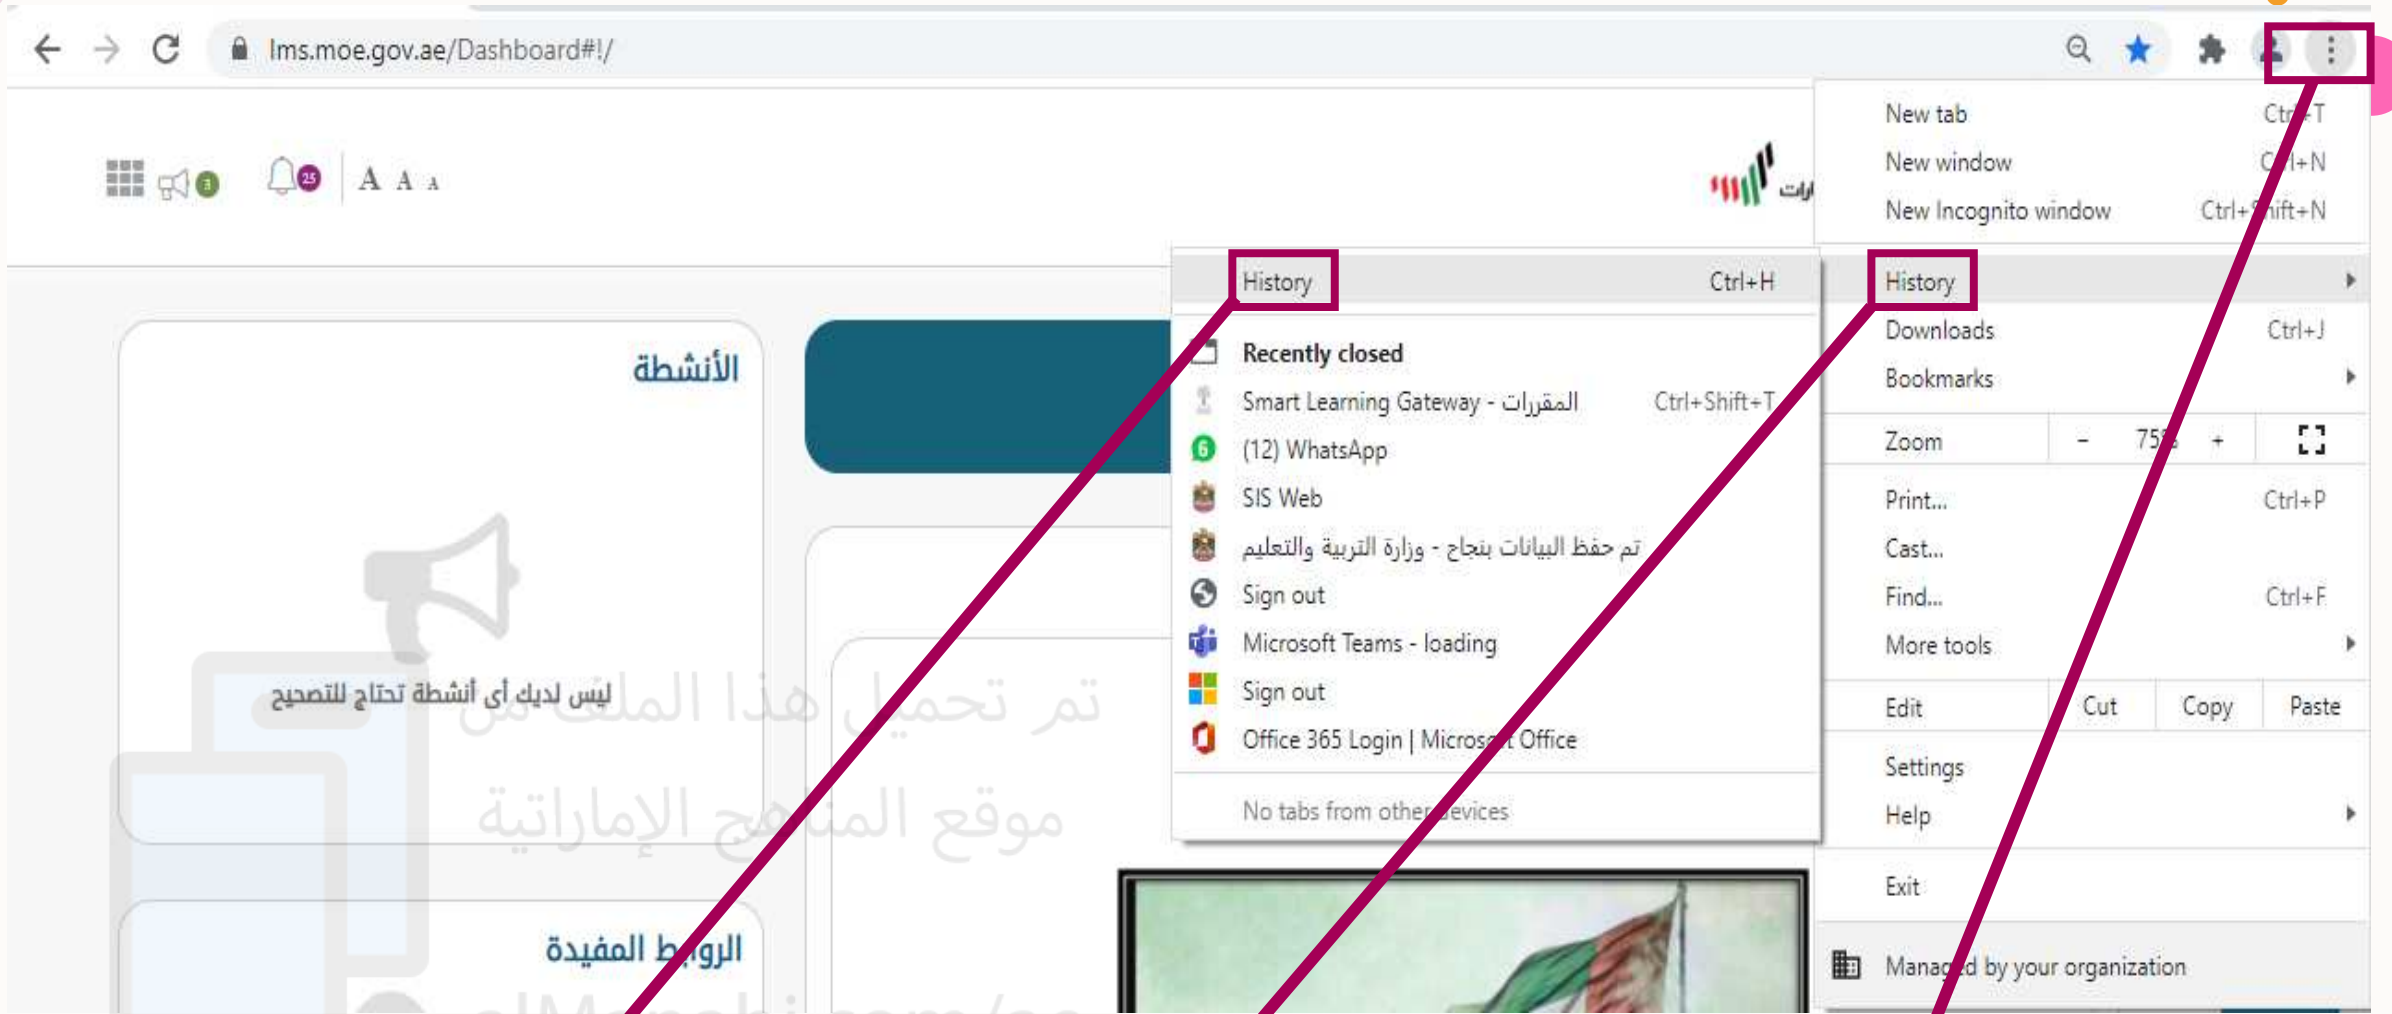

HISTORY

HISTORY

1- الضغط على الثلاث نقاط