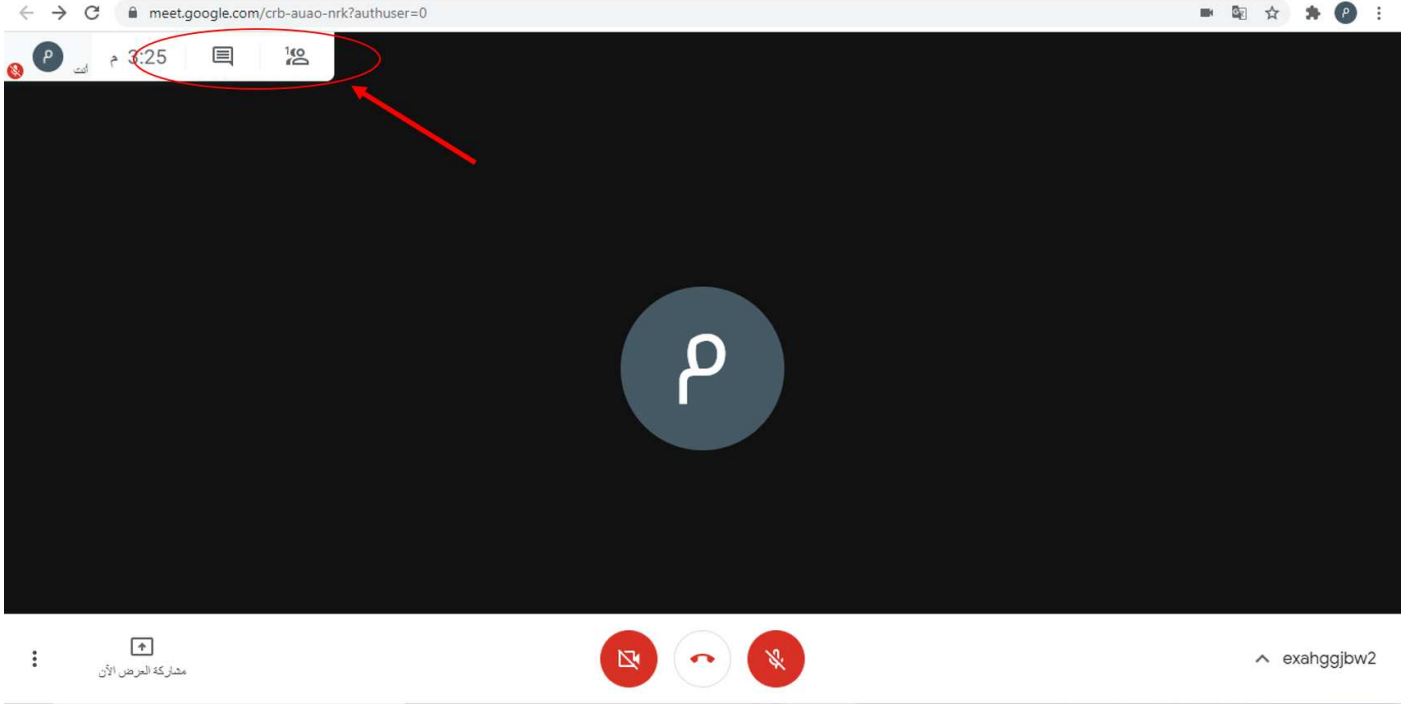

7. بالدخول الى meet نضغط على زر الحضور

8. ثم أقوم بالضغط على زر

9. سيظهر كشف الحضور تلقائي .

The image shows a Google Sheets interface. The title bar at the top right contains the text "Meet Attendance 09/12/2020", which is circled in red. A red arrow points from this title bar down to the top-left cell (A1) of the spreadsheet grid. The spreadsheet grid has columns labeled A through L and rows numbered 1 through 22. The cell A1 is currently selected, indicated by a blue border. The interface includes a menu bar with various icons and a toolbar with standard spreadsheet functions like sum, copy, paste, and text formatting.